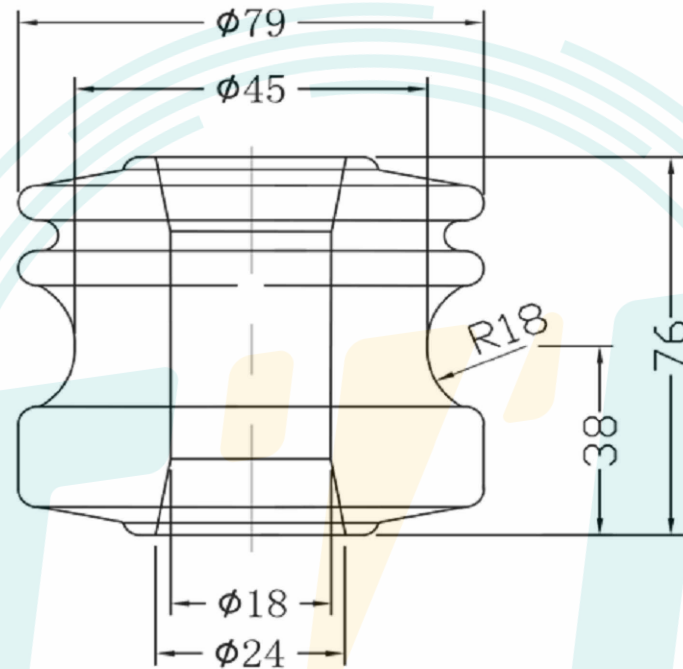

TTF2305060

Specifications:

1. Material: Porcelain.
2. All dimensions are in mm unless otherwise specified.
3. Tolerance: $\pm 5\%$ for all dimensions unless otherwise specified.
4. Color: Grey.

AISLADOR DE CARRETE 53-2 COLOR GRIS.