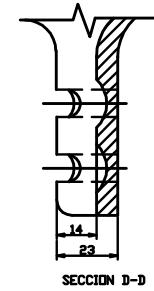

72504018

GRAMPA DE ANCLAJE Y SUSPENSION 16-17 mm²./ANCHORAGE AND SUSPENSION CLAMP 16-70mm²

TTF POWER TECHNOLOGY CO., LTD