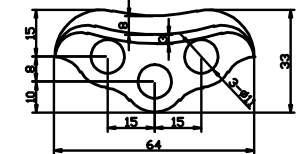

72504018

GRAMPA DE ANCLAJE Y SUSPENSION 16-17 mm²./ANCHORAGE AND SUSPENSION CLAMP 16-70mm²

TTF POWER TECHNOLOGY CO., LTD