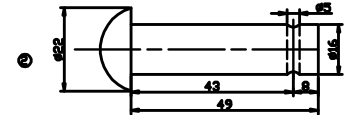

72504018

GRAMPA DE ANCLAJE Y SUSPENSION 16-17 mm²./ANCHORAGE AND SUSPENSION CLAMP 16-70mm²

TTF POWER TECHNOLOGY CO., LTD