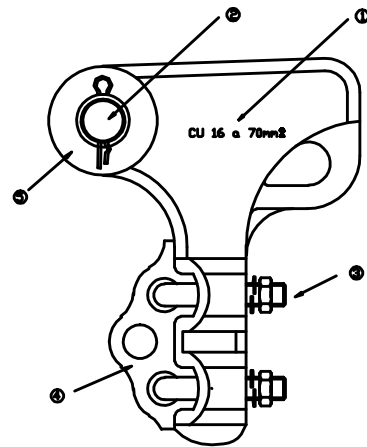

72504018

GRAMPA DE ANCLAJE Y SUSPENSION 16-17 mm²./ANCHORAGE AND SUSPENSION CLAMP 16-70mm²

TTF POWER TECHNOLOGY CO., LTD