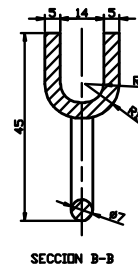

72504018

GRAMPA DE ANCLAJE Y SUSPENSION 16-17 mm²./ANCHORAGE AND SUSPENSION CLAMP 16-70mm²

TTF POWER TECHNOLOGY CO., LTD