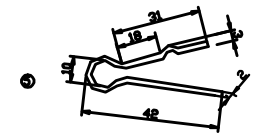

72504018

GRAMPA DE ANCLAJE Y SUSPENSION 16-17 mm²./ANCHORAGE AND SUSPENSION CLAMP 16-70mm²

TTF POWER TECHNOLOGY CO., LTD