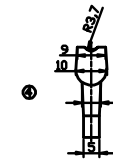

72504018

GRAMPA DE ANCLAJE Y SUSPENSION 16-17 mm²./ANCHORAGE AND SUSPENSION CLAMP 16-70mm²

TTF POWER TECHNOLOGY CO., LTD