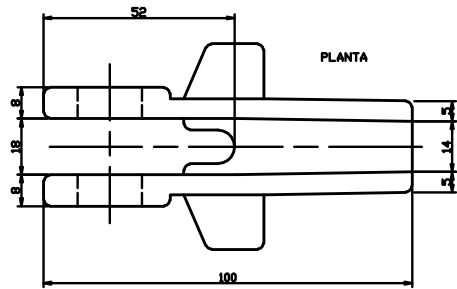

72504018

GRAMPA DE ANCLAJE Y SUSPENSION 16-17 mm²./ANCHORAGE AND SUSPENSION CLAMP 16-70mm²

TTF POWER TECHNOLOGY CO., LTD