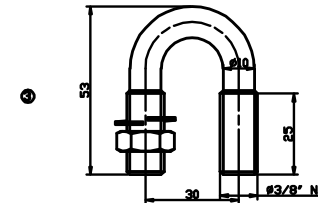

72504018

GRAMPA DE ANCLAJE Y SUSPENSION 16-17 mm²./ANCHORAGE AND SUSPENSION CLAMP 16-70mm²

TTF POWER TECHNOLOGY CO., LTD