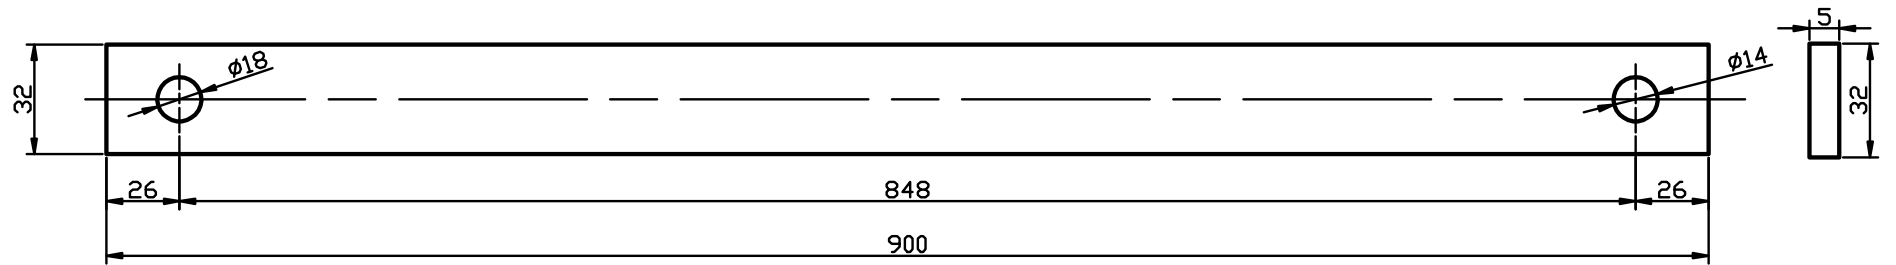

72501410

DIAGONAL PLETINA-FLAT STEEL CROSS ARM

TTF POWER TECHNOLOG CO., LTD